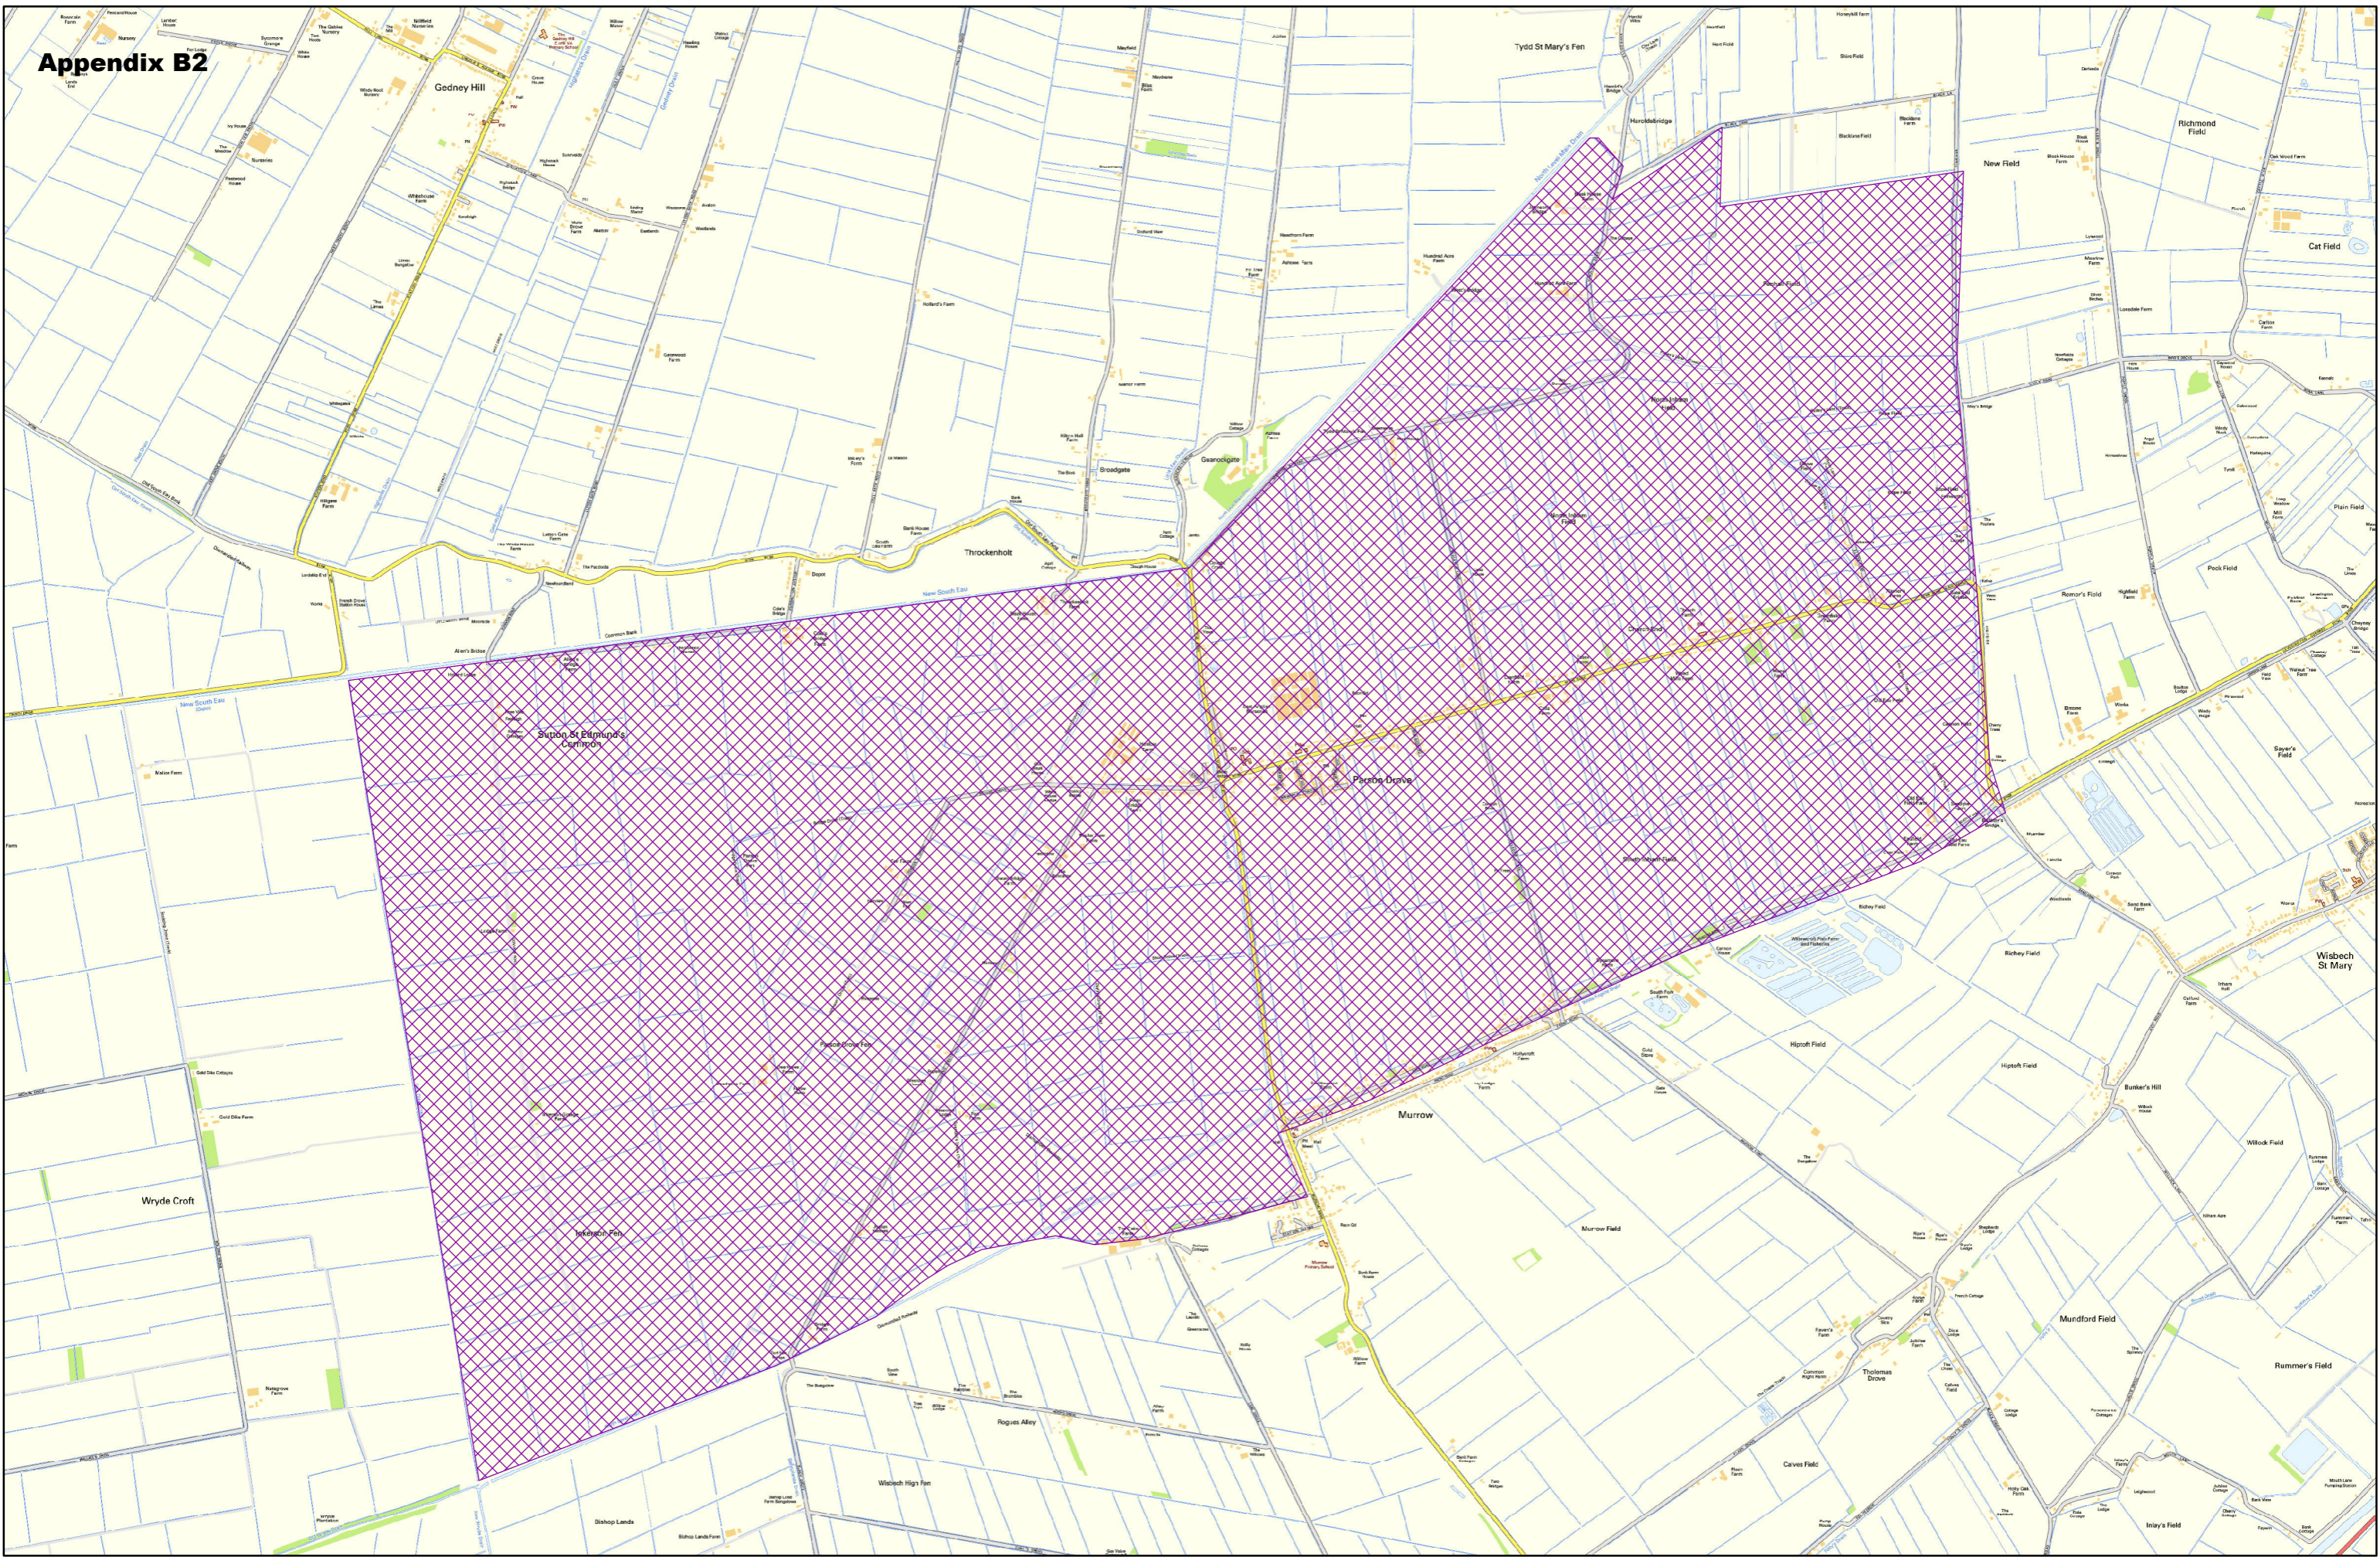

**Parson Drive
All Streets**